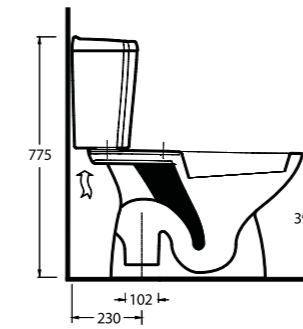

15103

Altan Çıkışlı Klozet
15104 Rezervuar uyumludur.
Close coupled WC (S-Trap)
compatible with 15104 cistern.