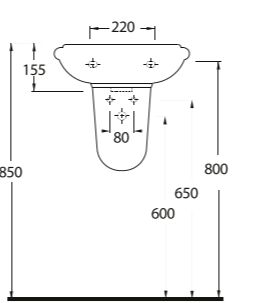

Oval Lavabo
20202 Yarım Ayak
uyumludur.
Oval Washbasin
compatible with
20202 half pedestal.

91501 Lissa