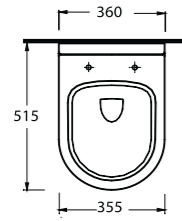

82303 Dropia

Asma Klozet
Gömme Rezervuar
uyumludur.
Wall-mounted WC
compatible with
concealed cistern.

aQuasave
Siyah
alternatif
Black
option