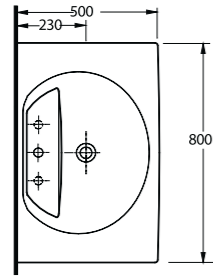

85801

Lavabo
85302 Yarım Ayak ve Banyo
Mobilyası uyumludur.
Washbasin compatible with
85302 half pedestal and
bathroom furnitures.