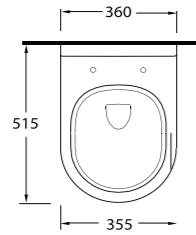

82313 Dropia

Compact Asma Klozet
Gömme Rezervuar
uyumludur.
Wall-mounted WC
compatible with
concealed cistern.

aQuasave