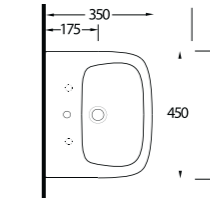

39451 Olympos

Dörtgen Lavabo
60402 Tam Ayak ve
10202 Yarım Ayak uyumludur.
Rectangular Washbasin
compatible
60402 full pedestal
and 10202 half pedestal.