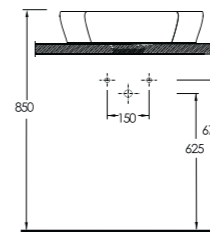

74108
Arkadan Su Girişli
Pisuvlar
Back Water Inlet Urinal

74551

**Monoblok Asma
Lavabo**
Monoblock Wall Hung
Washbasin

74561

**Batarya Delikli
Tezgahüstü Lavabo**
Bowl Washbasin with
tap hole compatible
with bathroom
furnitures.