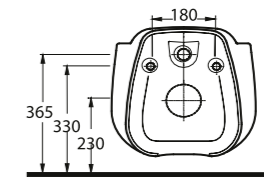

56303

Asma Klozet
Gömme Rezervuar uyumludur.
Wall-mounted WC Compatible
with concealed cistern.