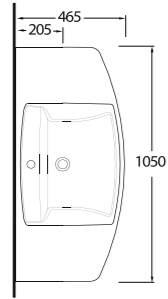

68051

Lavabo
78102 Tam Ayak, 78302 Yarım
Ayak ve Banyo Mobilyası
uyumludur.
Washbasin compatible with
78302 half pedestal,
78102 full pedestal and
bathroom furnitures.