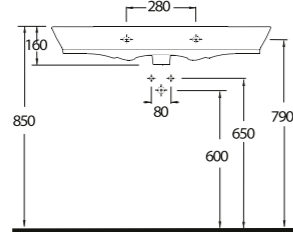

68851

Lavabo
78102 Tam Ayak, 78302 Yarım
Ayak ve Banyo Mobilyası
uyumludur.
Washbasin compatible with
78302 half pedestal,
78102 full pedestal and
bathroom furnitures.