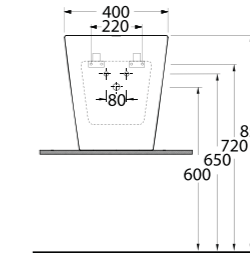

36401

Monoblock Lavabo
Banyo Mobilyası uyumludur.
Monoblock Washbasin
compatible with bathroom
furnitures.