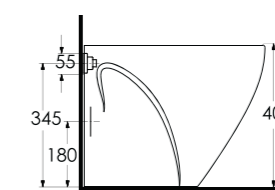

69213

Duvara Tam Dayalı
Tek Parça Klozet
Stand Alone
Back to Wall WC