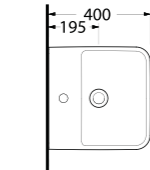

36401

Monoblock Lavabo
Banyo Mobilyası uyumludur.
Monoblock Washbasin
compatible with bathroom
furnitures.