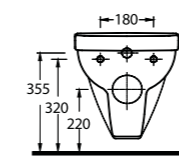

35303 Lagina

Asma Klozet
Gömme Rezervuar
uyumludur.
Wall-mounted WC
compatible with
concealed cistern.

aQuasave