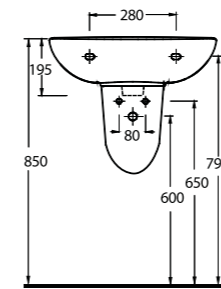

Aquasave Klozetler
6 Litre yerine
4 Litre su ile etkin
temizlik sağlar.
Aquasave
significantly
reduces the water
used in flushing
from 6 to 4 liters.

15601

Lavabo
15102 Tam Ayak ve
16302 Yarım Ayak uyumludur.
Washbasin compatible with
16302 half pedestal and
15102 full pedestal.