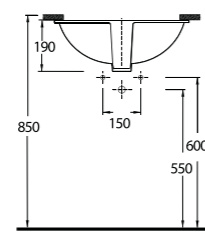

Oval
Tezgah Altı Lavabo
53,5 x 44,5 cm
Oval
Undercounter
Washbasin

91461 Pınara