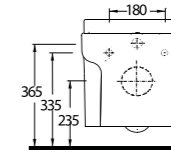

76303 Mythos

Asma Klozet
Gömme Rezervuar
uyumludur.
Wall-mounted WC
compatible with
concealed cistern.

aQuasave