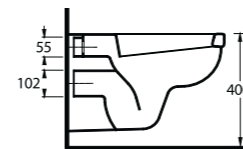

35303 Lagina

Asma Klozet
Gömme Rezervuar
uyumludur.
Wall-mounted WC
compatible with
concealed cistern.

aQuasave