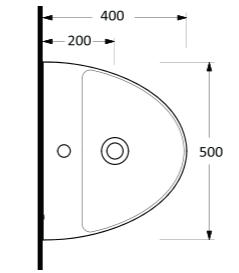

Aquasave Klozetler
6 Litre yerine
4 Litre su ile etkin
temizlik sağlar.
Aquasave
significantly
reduces the water
used in flushing
from 6 to 4 liters.

64501

Monoblok Asma Lavabo
Monoblock Wall-hung
Washbasin