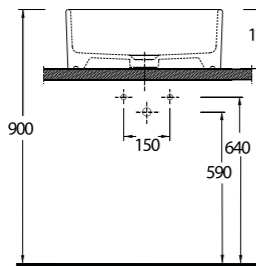

Lavabo
Banyo Mobilyası
uyumludur.
Washbasin
compatible with
bathroom furnitures.

35401 Lagina