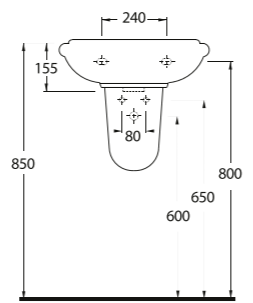

Oval Lavabo
20202 Yarım Ayak
uyumludur.
Oval Washbasin
compatible with
20202 half pedestal.

20451 Lissa