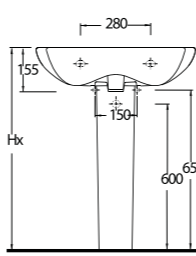

Aquasave Klozetler
6 Litre yerine
4 Litre su ile
etkin temizlik sağlar.
Aquasave significantly
reduces the water
used in flushing
from 6 to 4 liters.

53561

Lavabo
16302 Yarım Ayak ve
12114 Tam Ayak
uyumludur.
Washbasin
Compatible with 16302
half pedestal and 12114
full pedestal.