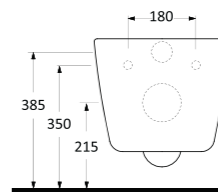

64303

Asma Klozet
Gömme Rezervuar uyumludur.
Wall-mounted WC Compatible
with concealed cistern.