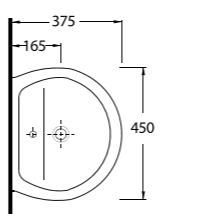

Oval Lavabo
20202 Yarım Ayak
uyumludur.
Oval Washbasin
compatible with
20202 half pedestal.

91501 Lissa