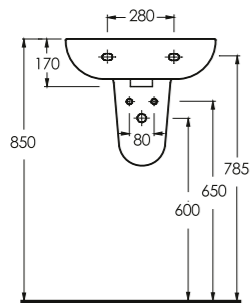

10551 Likya

Oval Lavabo
10302 Yarım Ayak
uyumludur.
Oval Washbasin
compatible with
10302 half pedestal.

10501 Likya