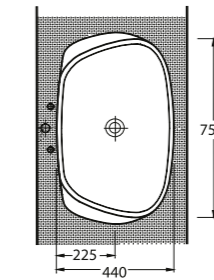

56701

Batarya Deliksiz Lavabo
Banyo Mobilyası uyumludur.
Bowl Washbasin without
tap hole compatible with bathroom
furnitures.