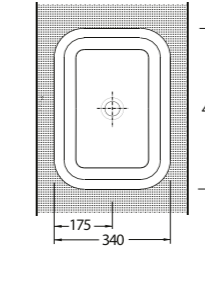

Lavabo
Banyo Mobilyası
uyumludur.
Washbasin
compatible with
bathroom furnitures.

35501 Lagina