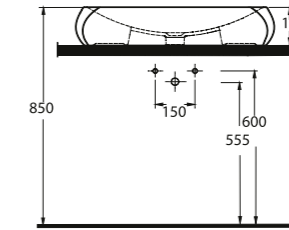

56701

Batarya Deliksiz Lavabo
Banyo Mobilyası uyumludur.
Bowl Washbasin without
tap hole compatible with bathroom
furnitures.