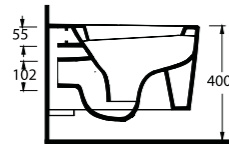

46303 Arna

Asma Klozet
Gömme Rezervuar
uyumludur.
Wall-mounted WC
compatible with
concealed cistern.

36303 Nysa

Asma Klozet
Gömme Rezervuar
uyumludur.
Wall-mounted WC
compatible with
concealed cistern.

aQuasave