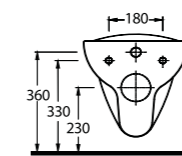

10303 Likya

Asma Klozet
Gömme Rezervuar
uyumludur.
Wall-mounted WC
compatible with
concealed cistern.

aQuasave