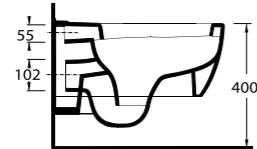

82313 Dropia

Compact Asma Klozet
Gömme Rezervuar
uyumludur.
Wall-mounted WC
compatible with
concealed cistern.

aQuasave