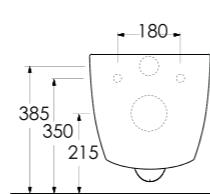

Asma Klozet
Gömme Rezervuar
uyumludur.
Wall-mounted WC
compatible with concealed
cistern.

87303 Diamas