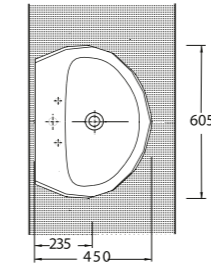

D I A M A S

87601
Batarya Delikli Lavabo
Bowl Washbasin with Tap Hole

87303
Asma Klozet
Wall-mounted WC

87601

Batarya Delikli Lavabo
Banyo Mobilyası
uyumludur.
Bowl Washbasin with
tap hole compatible with
bathroom furnitures.