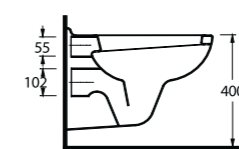

10303 Likya

Asma Klozet
Gömme Rezervuar
uyumludur.
Wall-mounted WC
compatible with
concealed cistern.

aQuasave