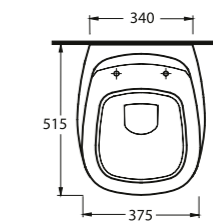

56303

Asma Klozet
Gömme Rezervuar uyumludur.
Wall-mounted WC Compatible
with concealed cistern.