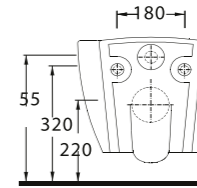

86303

Asma Klozet
Gömme Rezervuar uyumludur.
Wall-mounted WC Compatible
with concealed cistern.