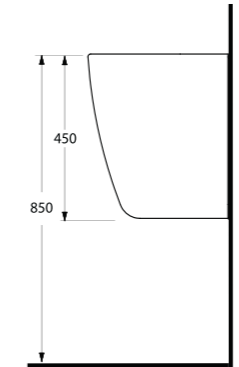

Aquasave Klozetler
6 Litre yerine
4 Litre su ile etkin
temizlik sağlar.
Aquasave
significantly
reduces the water
used in flushing
from 6 to 4 liters.

64501

Monoblok Asma Lavabo
Monoblock Wall-hung
Washbasin