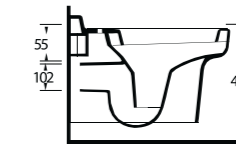

76303 Mythos

Asma Klozet
Gömme Rezervuar
uyumludur.
Wall-mounted WC
compatible with
concealed cistern.

aQuasave