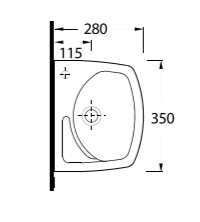

Köşeli Lavabo
Cornered Washbasin

38451 Olympos