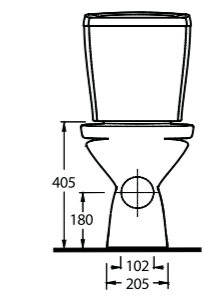

15203

Arkadan Çıkışlı Klozet
15104 Rezervuar uyumludur.
Close coupled WC (P-Trap)
compatible with 15104 cistern.