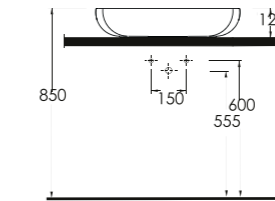

69601

Batarya Deliksiz Lavabo
Banyo Mobilyası uyumludur.
Bowl Washbasin without
tap hole compatible with
bathroom furnitures.