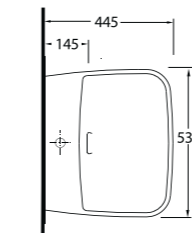

M Y T H O S

Aquasave Klozetler
6 Litre yerine
4 Litre su ile etkin
temizlik sağlar.
Aquasave
significantly
reduces the water
used in flushing
from 6 to 4 liters.

76531

Monoblok Asma Lavabo
Monoblock Wall-Hung
Washbasin

76000

Duvara Tam Dayalı Klozet Set
72224 Rezervuar uyumludur.
Back to wall WC Set compatible
with 72224 cistem.

76303

Asma Klozet
Gömme Rezervuar uyumludur.
Wall-mounted WC compatible
with concealed cistem.