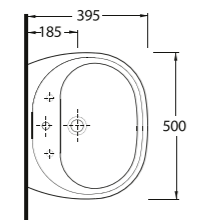

Oval Lavabo
10202 Yarım Ayak
uyumludur.
Oval Washbasin
compatible with
10202 half pedestal.

10451 Likya