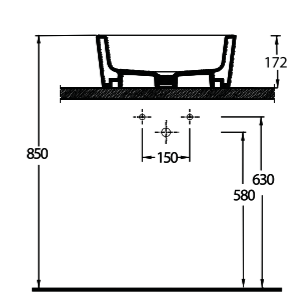

Lavabo
Banyo Mobilyası
uyumludur.
Washbasin
compatible with
bathroom furnitures.