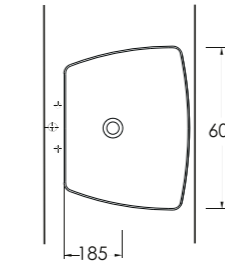

69601

Batarya Deliksiz Lavabo
Banyo Mobilyası uyumludur.
Bowl Washbasin without
tap hole compatible with
bathroom furnitures.