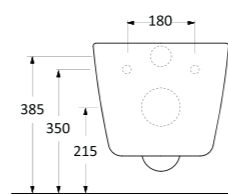

Asma Klozet
Gömme Rezervuar
uyumludur.
Wall-mounted WC
compatible with concealed
cistern.

69303 Finikia