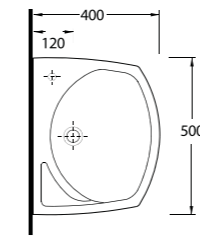

Köşeli Lavabo
Cornered Washbasin

91451 Lissa