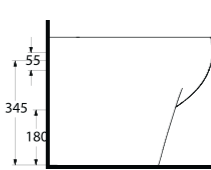

74213

**Duvara Tam Dayalı
Tek Parça Klozet**
Stand Alone Back to
Wall WC