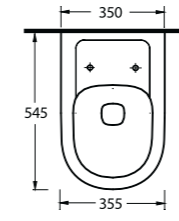

35303 Lagina

Asma Klozet
Gömme Rezervuar
uyumludur.
Wall-mounted WC
compatible with
concealed cistern.

aQuasave