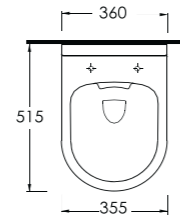

82353 Dropia

Kanalsız Asma Klozet
Gömme Rezervuar
uyumludur.
Rimless Wall-mounted Wc
compatible with
concealed cistern.

aQuasave
EGERIMLESS
Siyah
alternatif
Black
option