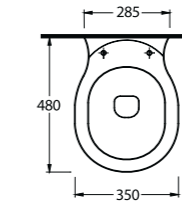

10303 Likya

Asma Klozet
Gömme Rezervuar
uyumludur.
Wall-mounted WC
compatible with
concealed cistern.

aQuasave