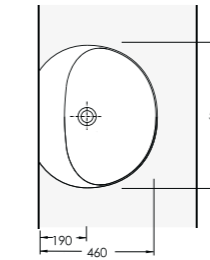

74108
Arkadan Su Girişli
Pisuvlar
Back Water Inlet Urinal

74551

**Monoblok Asma
Lavabo**
Monoblock Wall Hung
Washbasin

74561

**Batarya Delikli
Tezgahüstü Lavabo**
Bowl Washbasin with
tap hole compatible
with bathroom
furnitures.