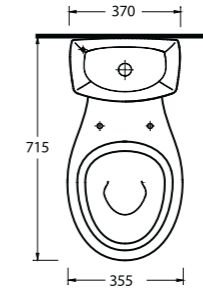

15103

Altan Çıkışlı Klozet
15104 Rezervuar uyumludur.
Close coupled WC (S-Trap)
compatible with 15104 cistern.