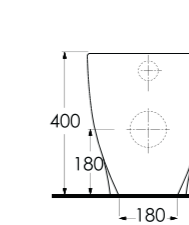

69213

Duvara Tam Dayalı
Tek Parça Klozet
Stand Alone
Back to Wall WC