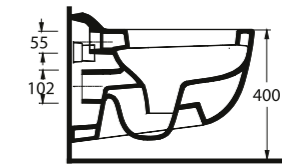

56303

Asma Klozet
Gömme Rezervuar uyumludur.
Wall-mounted WC Compatible
with concealed cistern.