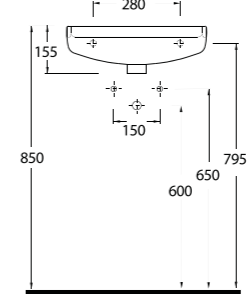

Köşeli Lavabo
Cornered Washbasin

91351 Lissa