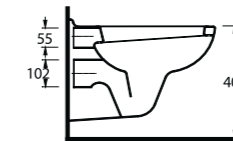

10303

Asma Klozet
Gömme Rezervuar
uyumludur.
Wall-mounted WC
Compatible with
concealed cistern.