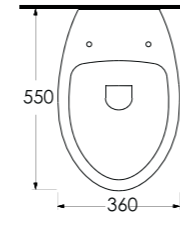

Asma Klozet
Gömme Rezervuar
uyumludur.
Wall-mounted WC
compatible with concealed
cistern.

87303 Diamas