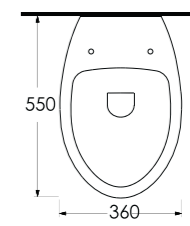

69303

Asma Klozet
Gömme Rezervuar uyumludur.
Wall-mounted WC Compatible
with concealed cistern.