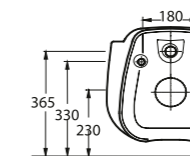

Asma Klozet
Gömme Rezervuar
uyumludur.
Wall-mounted WC
compatible with
concealed cistern.

46303 Arna