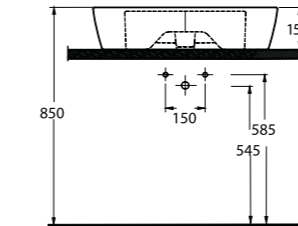

Aquasave Klozetler
6 Litre yerine
4 Litre su ile etkin
temizlik sağlar.
Aquasave
significantly
reduces the water
used in flushing
from 6 to 4 liters.

36701

Batarya Delikli Lavabo
Banyo Mobilyası uyumludur.
Bowl Washbasin with tap hole
compatible with bathroom
furnitures.