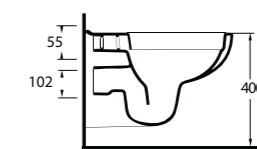

53303 Alia

Kanalsız Asma Klozet
Gömme Rezervuar
uyumludur.
Rimless Wall-mounted WC
compatible with
concealed cistern.

aQuasave
EGERIMLESS