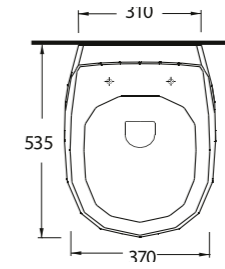

87303

Asma Klozet
Gömme Rezervuar uyumludur.
Wall-mounted WC compatible
with concealed cistern.