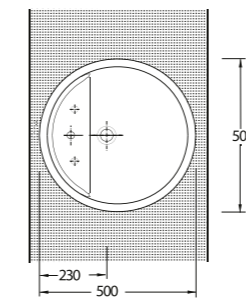

Lavabo
Banyo Mobilyası
uyumludur.
Washbasin
compatible with
bathroom furnitures.

33451 Alinda