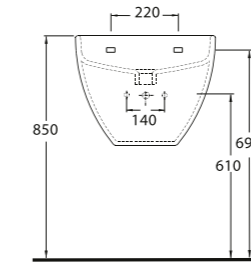

A L V O N A

Aquasave Klozetler
6 Litre yerine
4 Litre su ile etkin
temizlik sağlar.
Aquasave
significantly
reduces the water
used in flushing
from 6 to 4 liters.

86511

Monoblok Asma Lavabo
Monoblock Wall-hung
Washbasin

86303

Asma Klozet
Gömme Rezervuar uyumludur.
Wall-mounted WC Compatible
with concealed cistern.