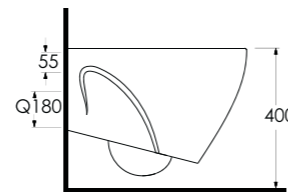

Asma Klozet
Gömme Rezervuar
uyumludur.
Wall-mounted WC
compatible with concealed
cistern.

87303 Diamas