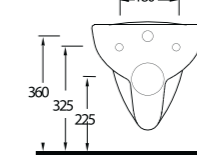

53303 Alia

Kanalsız Asma Klozet
Gömme Rezervuar
uyumludur.
Rimless Wall-mounted WC
compatible with
concealed cistern.

aQuasave
EGERIMLESS