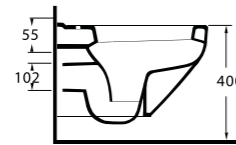

86303 Alvona

Asma Klozet
Gömme Rezervuar
uyumludur.
Wall-mounted WC
compatible with
concealed cistern.

aQuasave