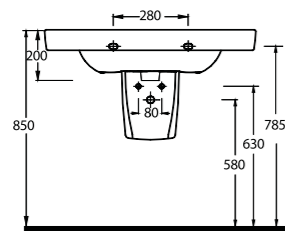

85801

Lavabo
85302 Yarım Ayak ve Banyo
Mobilyası uyumludur.
Washbasin compatible with
85302 half pedestal and
bathroom furnitures.