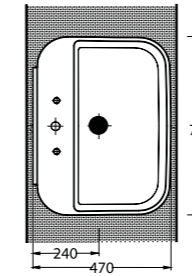

Aquasave Klozetler
6 Litre yerine
4 Litre su ile etkin
temizlik sağlar.
Aquasave
significantly
reduces the water
used in flushing
from 6 to 4 liters.

36701

Batarya Delikli Lavabo
Banyo Mobilyası uyumludur.
Bowl Washbasin with tap hole
compatible with bathroom
furnitures.