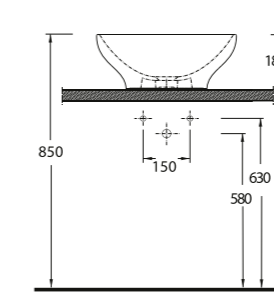

Lavabo
Banyo Mobilyası
uyumludur.
Washbasin
compatible with
bathroom furnitures.

34501 Alinda