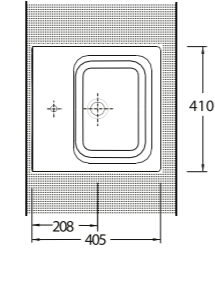

Lavabo
Banyo Mobilyası
uyumludur.
Washbasin
compatible with
bathroom furnitures.

35431 Lagina