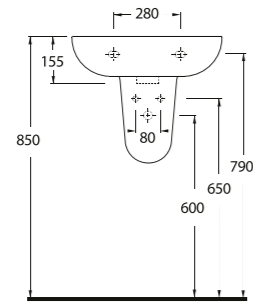

Oval Lavabo
10202 Yarım Ayak
uyumludur.
Oval Washbasin
compatible with
10202 half pedestal.

10451 Likya