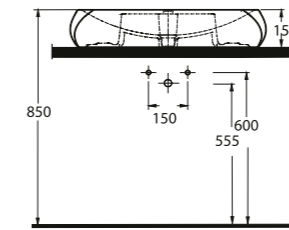

Aquasave Klozetler
6 Litre yerine
4 Litre su ile etkin
temizlik sağlar.
Aquasave significantly
reduces the water
used in flushing
from 6 to 4 liters.

56711

Batarya Delikli Lavabo
Banyo Mobilyası uyumludur.
Bowl Washbasin with
tap hole compatible with
bathroom furnitures.