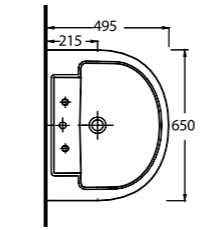

35651

Lavabo
35102 Tam Ayak ve
35302 Yarım Ayak uyumludur.
Washbasin compatible with
35302 half pedestal and 35102
full pedestal.