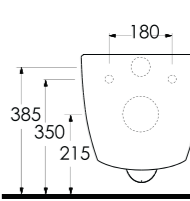

69303

Asma Klozet
Gömme Rezervuar uyumludur.
Wall-mounted WC Compatible
with concealed cistern.