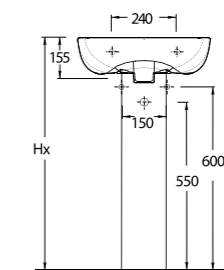

39451 Olympos

Dörtgen Lavabo
60402 Tam Ayak ve
10202 Yarım Ayak uyumludur.
Rectangular Washbasin
compatible
60402 full pedestal
and 10202 half pedestal.