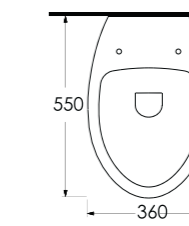

69213

Duvara Tam Dayalı
Tek Parça Klozet
Stand Alone
Back to Wall WC