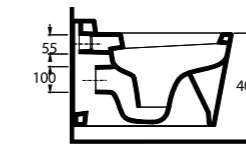

85303 Harpasa

Asma Klozet
Gömme Rezervuar
uyumludur.
Wall-mounted WC
compatible with
concealed cistern.

aQuasave