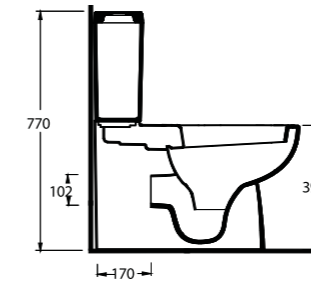

12403

Duvara Tam Dayalı Klozet
12114 Rezervuar uyumludur.
Back to wall WC Set
Compatible with
12114 cistern.