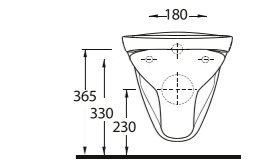

Asma Klozet
Gömme Rezervuar uyumludur.
Wall-Mounted WC
compatible with concealed
cistern.