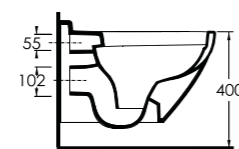

82353 Dropia

Kanalsız Asma Klozet
Gömme Rezervuar
uyumludur.
Rimless Wall-mounted Wc
compatible with
concealed cistern.

aQuasave
EGERIMLESS
Siyah
alternatif
Black
option