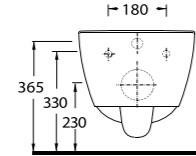

82313 Dropia

Compact Asma Klozet
Gömme Rezervuar
uyumludur.
Wall-mounted WC
compatible with
concealed cistern.

aQuasave