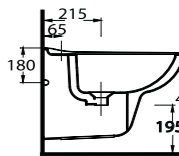

10205

Asma Bide
Wall-mounted bidet