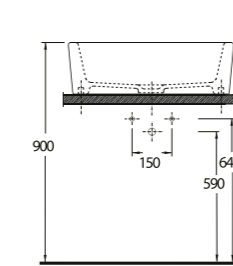

Lavabo
Banyo Mobilyası
uyumludur.
Washbasin
compatible with
bathroom furnitures.

35501 Lagina