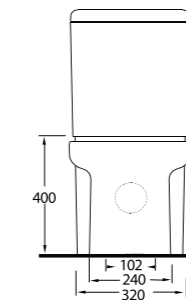

76000

Duvara Tam Dayalı Klozet Set
72224 Rezervuar uyumludur.
Back to wall WC Set compatible
with 72224 cistem.