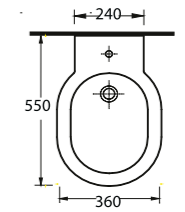

85303

Asma Klozet
Gömme Rezervuar uyumludur
Wall-Mounted WC compatible
with concealed cistern.

85105

Duvara Tam Dayalı Bide
Floor Standing Bidet

85205

Asma Bide
Wall-mounted bidet

www.egevitrifiye.com

Z E U G M A