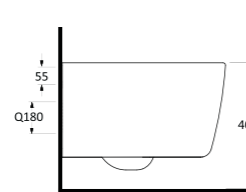

Asma Klozet
Gömme Rezervuar
uyumludur.
Wall-mounted WC
compatible with concealed
cistern.

69303 Finikia