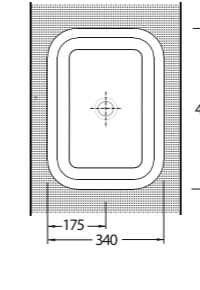

Lavabo
Banyo Mobilyası
uyumludur.
Washbasin
compatible with
bathroom furnitures.

35491 Lagina