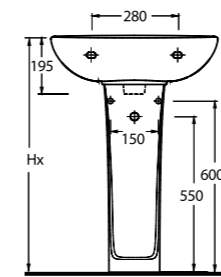

Aquasave Klozetler
6 Litre yerine
4 Litre su ile etkin
temizlik sağlar.
Aquasave
significantly
reduces the water
used in flushing
from 6 to 4 liters.

15601

Lavabo
15102 Tam Ayak ve
16302 Yarım Ayak uyumludur.
Washbasin compatible with
16302 half pedestal and
15102 full pedestal.