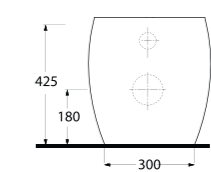

74213

**Duvara Tam Dayalı
Tek Parça Klozet**
Stand Alone Back to
Wall WC