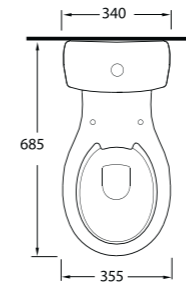

53103 (S-Trap)

Kanalsız
Altan Çıkışlı Klozet
53104 Rezervuar
uyumludur.
(S-Trap)
Rimless Closed coupled
WC Compatible with
53104 cistern.