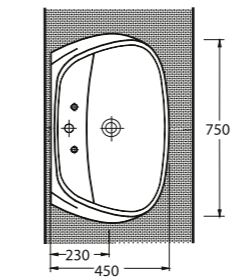

Aquasave Klozetler
6 Litre yerine
4 Litre su ile etkin
temizlik sağlar.
Aquasave significantly
reduces the water
used in flushing
from 6 to 4 liters.

56711

Batarya Delikli Lavabo
Banyo Mobilyası uyumludur.
Bowl Washbasin with
tap hole compatible with
bathroom furnitures.