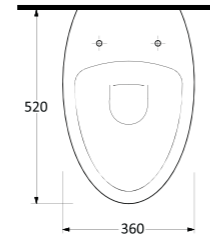

Asma Klozet
Gömme Rezervuar
uyumludur.
Wall-mounted WC
compatible with concealed
cistern.

69303 Finikia