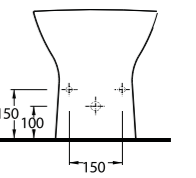

60105

Yerden Bide
Floor - mounted bidet