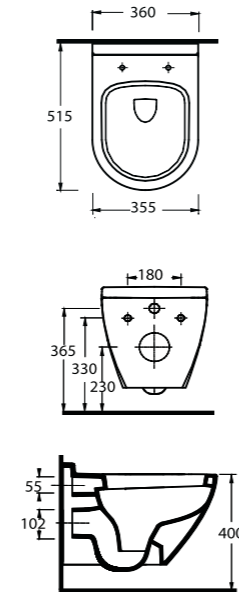

82303

Asma Klozet
Gömme Rezervuar uyumludur.
Wall-mounted WC compatible
with concealed cistern.

aQuasave

Siyah
alternatif
Black
option