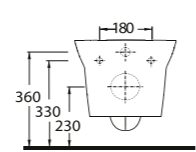

68303 Didyma

Asma Klozet
Gömme Rezervuar
uyumludur.
Wall-mounted WC
compatible with
concealed cistern.

aQuasave