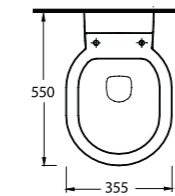

85303 Harpasa

Asma Klozet
Gömme Rezervuar
uyumludur.
Wall-mounted WC
compatible with
concealed cistern.

aQuasave