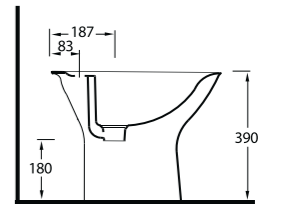

60105

Yerden Bide
Floor - mounted bidet