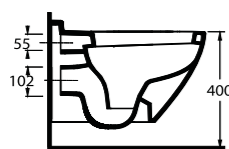

82303 Dropia

Asma Klozet
Gömme Rezervuar
uyumludur.
Wall-mounted WC
compatible with
concealed cistern.

aQuasave
Siyah
alternatif
Black
option