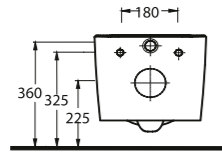

46303 Arna

Asma Klozet
Gömme Rezervuar
uyumludur.
Wall-mounted WC
compatible with
concealed cistern.

36303 Nysa

Asma Klozet
Gömme Rezervuar
uyumludur.
Wall-mounted WC
compatible with
concealed cistern.

aQuasave