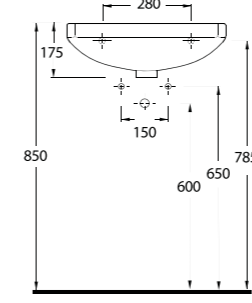

Köşeli Lavabo
Cornered Washbasin

91451 Lissa