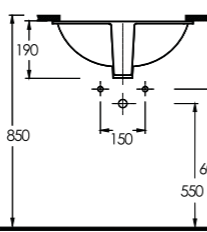

Oval
Tezgah Altı Lavabo
46,5 x 37 cm
Oval
Undercounter
Washbasin

91561 Pınara