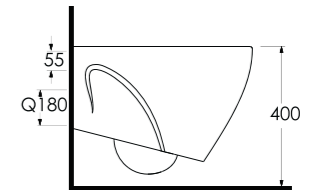

69303

Asma Klozet
Gömme Rezervuar uyumludur.
Wall-mounted WC Compatible
with concealed cistern.