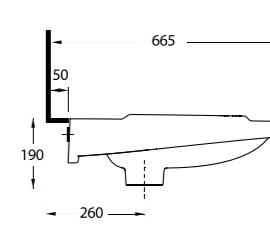

Hela Taşı
Arkadan Temiz Su Girişli
Internal
flushing-back inlet