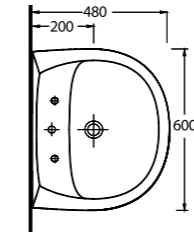

Aquasave Klozetler
6 Litre yerine
4 Litre su ile etkin
temizlik sağlar.
Aquasave
significantly
reduces the water
used in flushing
from 6 to 4 liters.

15601

Lavabo
15102 Tam Ayak ve
16302 Yarım Ayak uyumludur.
Washbasin compatible with
16302 half pedestal and
15102 full pedestal.