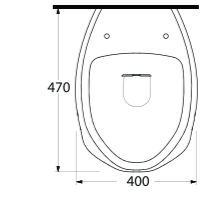

74213

**Duvara Tam Dayalı
Tek Parça Klozet**
Stand Alone Back to
Wall WC