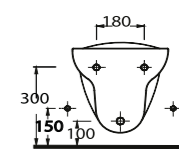

10205

Asma Bide
Wall-mounted bidet