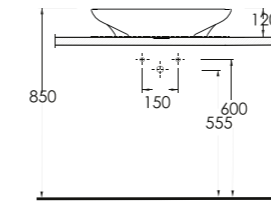

Aquasave Klozetler
6 Litre yerine
4 Litre su ile etkin
temizlik sağlar.
Aquasave
significantly
reduces the water
used in flushing
from 6 to 4 liters.

69611

Batarya Delikli Lavabo
Banyo Mobilyası uyumludur.
Bowl Washbasin with tap hole
compatible with bathroom
furnitures.