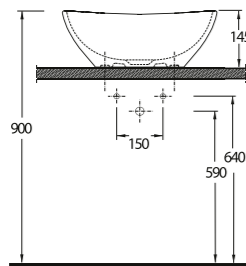

Lavabo
Banyo Mobilyası
uyumludur.
Washbasin
compatible with
bathroom furnitures.

35391 Lagina