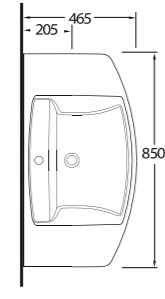

68851

Lavabo
78102 Tam Ayak, 78302 Yarım
Ayak ve Banyo Mobilyası
uyumludur.
Washbasin compatible with
78302 half pedestal,
78102 full pedestal and
bathroom furnitures.