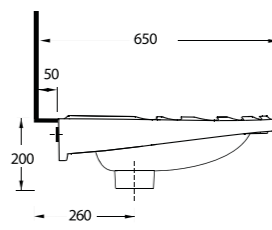

Hela Taşı
Arkadan Temiz Su Girişli
Internal
flushing-back inlet

90107 Pınara