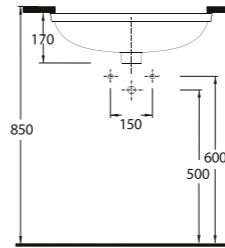

91531 Pınara

Oval
Tezgah Altı Lavabo
53,5 x 44,5 cm
Oval
Undercounter
Washbasin

91461 Pınara

Oval
Tezgah Altı Lavabo
46,5 x 37 cm
Oval
Undercounter
Washbasin

91561 Pınara

Dikdörtgen
Tezgah Altı Lavabo
56,5 x 43 cm
Rectangular
Undercounter
Washbasin