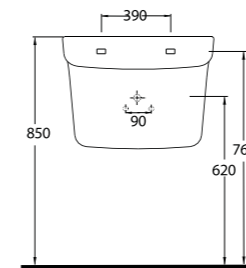

M Y T H O S

Aquasave Klozetler
6 Litre yerine
4 Litre su ile etkin
temizlik sağlar.
Aquasave
significantly
reduces the water
used in flushing
from 6 to 4 liters.

76531

Monoblok Asma Lavabo
Monoblock Wall-Hung
Washbasin

76000

Duvara Tam Dayalı Klozet Set
72224 Rezervuar uyumludur.
Back to wall WC Set compatible
with 72224 cistem.

76303

Asma Klozet
Gömme Rezervuar uyumludur.
Wall-mounted WC compatible
with concealed cistem.