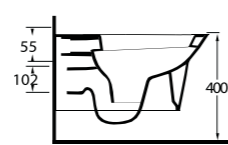

68303 Didyma

Asma Klozet
Gömme Rezervuar
uyumludur.
Wall-mounted WC
compatible with
concealed cistern.

aQuasave