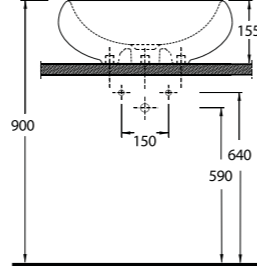

Lavabo
Banyo Mobilyası
uyumludur.
Washbasin
compatible with
bathroom furnitures.

35481 Lagina