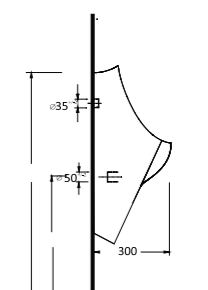

Arkadan Su Girişli Pisuar
Back Water Inlet Urinal