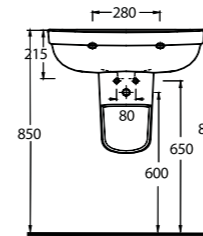

35651

Lavabo
35102 Tam Ayak ve
35302 Yarım Ayak uyumludur.
Washbasin compatible with
35302 half pedestal and 35102
full pedestal.