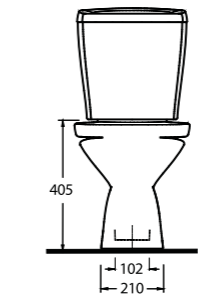

15103

Altan Çıkışlı Klozet
15104 Rezervuar uyumludur.
Close coupled WC (S-Trap)
compatible with 15104 cistern.