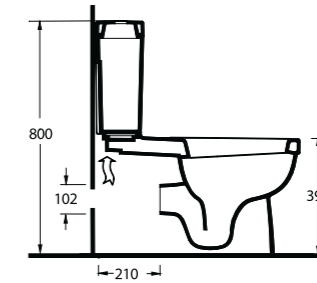

35403

Duvara Tam Dayalı Klozet
35104 Rezervuar uyumludur.
Back to wall WC compatible
with 35104 cistern.