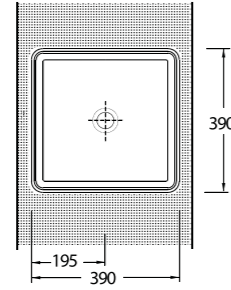

Lavabo
Banyo Mobilyası
uyumludur.
Washbasin
compatible with
bathroom furnitures.

35401 Lagina