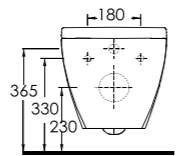

82353 Dropia

Kanalsız Asma Klozet
Gömme Rezervuar
uyumludur.
Rimless Wall-mounted Wc
compatible with
concealed cistern.

aQuasave
EGERIMLESS
Siyah
alternatif
Black
option