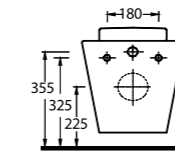

85303 Harpasa

Asma Klozet
Gömme Rezervuar
uyumludur.
Wall-mounted WC
compatible with
concealed cistern.

aQuasave