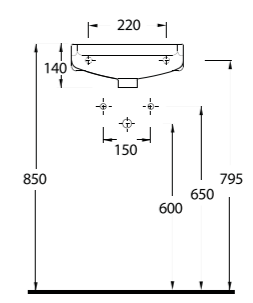

Köşeli Lavabo
Cornered Washbasin

38451 Olympos