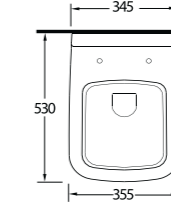

76303 Mythos

Asma Klozet
Gömme Rezervuar
uyumludur.
Wall-mounted WC
compatible with
concealed cistern.

aQuasave