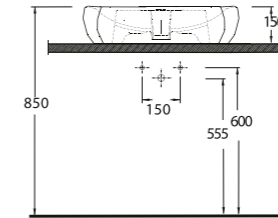

D I A M A S

87601
Batarya Delikli Lavabo
Bowl Washbasin with Tap Hole

87303
Asma Klozet
Wall-mounted WC

87601

Batarya Delikli Lavabo
Banyo Mobilyası
uyumludur.
Bowl Washbasin with
tap hole compatible with
bathroom furnitures.