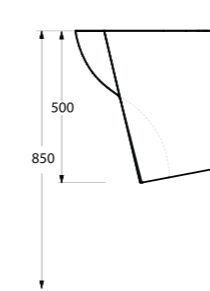

74551

**Monoblok Asma
Lavabo**
Monoblock Wall Hung
Washbasin