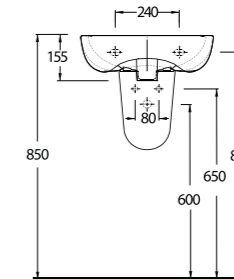

39451 Olympos

Dörtgen Lavabo
60402 Tam Ayak ve
10202 Yarım Ayak uyumludur.
Rectangular Washbasin
compatible
60402 full pedestal
and 10202 half pedestal.