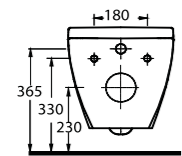

82303 Dropia

Asma Klozet
Gömme Rezervuar
uyumludur.
Wall-mounted WC
compatible with
concealed cistern.

aQuasave
Siyah
alternatif
Black
option