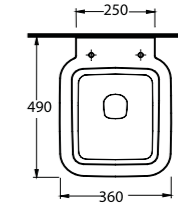

36303

Asma Klozet
Gömme Rezervuar uyumludur.
Wall-mounted WC compatible
with concealed cistern.