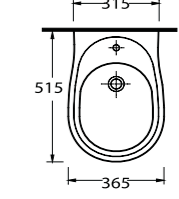

10205

Asma Bide
Wall-mounted bidet