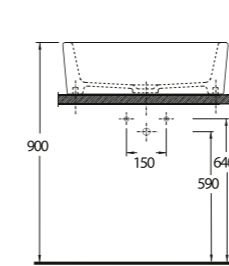

Lavabo
Banyo Mobilyası
uyumludur.
Washbasin
compatible with
bathroom furnitures.

35491 Lagina