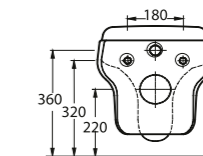

Asma Klozet
Gömme Rezervuar
uyumludur.
Wall-mounted WC
compatible with
concealed cistern.