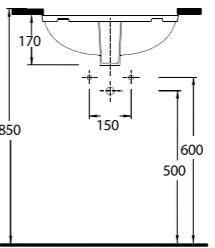

Dikdörtgen
Tezgah Altı Lavabo
51 x 40,5 cm
Rectangular
Undercounter
Washbasin

90561 Pınara