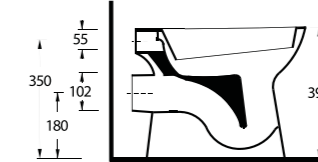

91103 Pınara

(S-trap)
Altan Çıkışlı Klozet
Close Coupled WC

91203 Pınara

(P-trap)
Arkadan Çıkışlı Klozet
Close Coupled WC

90603 Pınara

(P-trap)
Hastane Tipi
Arkadan Çıkışlı Klozet
Stand Alone Wash-Out WC
(Flach / Hospital Type)