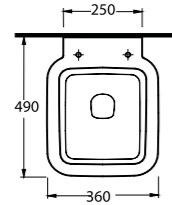

46303 Arna

Asma Klozet
Gömme Rezervuar
uyumludur.
Wall-mounted WC
compatible with
concealed cistern.

36303 Nysa

Asma Klozet
Gömme Rezervuar
uyumludur.
Wall-mounted WC
compatible with
concealed cistern.

aQuasave