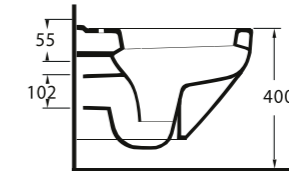

86303

Asma Klozet
Gömme Rezervuar uyumludur.
Wall-mounted WC Compatible
with concealed cistern.