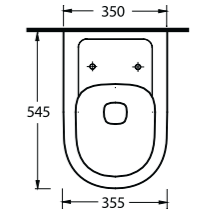

35303

Asma Klozet
Gömme Rezervuar uyumludur.
Wall - Mounted WC
compatible with concealed
cistern.