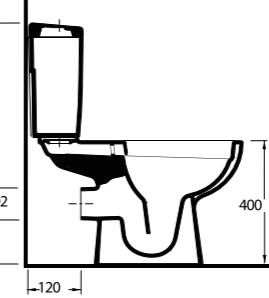

53203 (P-Trap)

Kanalsız
Arkadan Çıkışlı Klozet
12114 Rezervuar
uyumludur.
(P-Trap)
Rimless Closed coupled
WC Compatible with
12114 cistern.