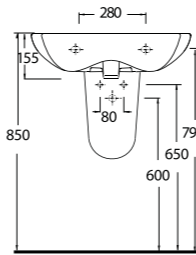

Aquasave Klozetler
6 Litre yerine
4 Litre su ile
etkin temizlik sağlar.
Aquasave significantly
reduces the water
used in flushing
from 6 to 4 liters.

53561

Lavabo
16302 Yarım Ayak ve
12114 Tam Ayak
uyumludur.
Washbasin
Compatible with 16302
half pedestal and 12114
full pedestal.