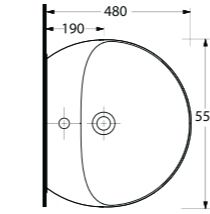

74551

**Monoblok Asma
Lavabo**
Monoblock Wall Hung
Washbasin