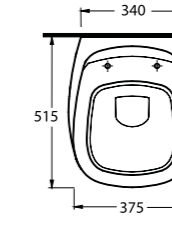

Asma Klozet
Gömme Rezervuar
uyumludur.
Wall-mounted WC
compatible with
concealed cistern.

46303 Arna