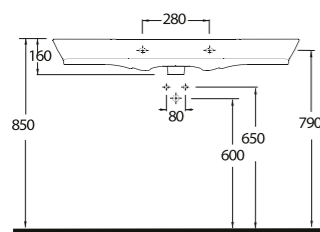

68051

Lavabo
78102 Tam Ayak, 78302 Yarım
Ayak ve Banyo Mobilyası
uyumludur.
Washbasin compatible with
78302 half pedestal,
78102 full pedestal and
bathroom furnitures.