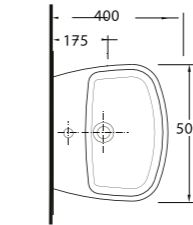

A L V O N A

Aquasave Klozetler
6 Litre yerine
4 Litre su ile etkin
temizlik sağlar.
Aquasave
significantly
reduces the water
used in flushing
from 6 to 4 liters.

86511

Monoblok Asma Lavabo
Monoblock Wall-hung
Washbasin

86303

Asma Klozet
Gömme Rezervuar uyumludur.
Wall-mounted WC Compatible
with concealed cistern.