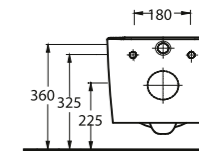

36303

Asma Klozet
Gömme Rezervuar uyumludur.
Wall-mounted WC compatible
with concealed cistern.