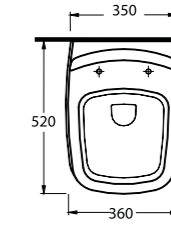

Asma Klozet
Gömme Rezervuar
uyumludur.
Wall-mounted WC
compatible with
concealed cistern.