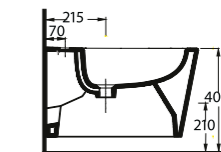

85303

Asma Klozet
Gömme Rezervuar uyumludur
Wall-Mounted WC compatible
with concealed cistern.

85105

Duvara Tam Dayalı Bide
Floor Standing Bidet

85205

Asma Bide
Wall-mounted bidet

www.egevitrifiye.com

Z E U G M A