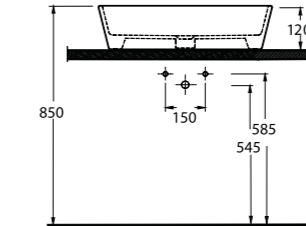

36651

Batarya Deliksiz Lavabo
Banyo Mobilyası uyumludur.
Bowl Washbasin compatible
with bathroom furnitures.