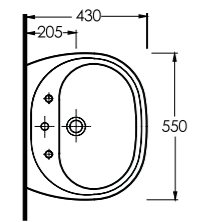

10551 Likya

Oval Lavabo
10302 Yarım Ayak
uyumludur.
Oval Washbasin
compatible with
10302 half pedestal.

10501 Likya