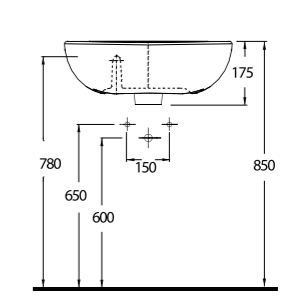

Köşeli Lavabo
Cornered Washbasin