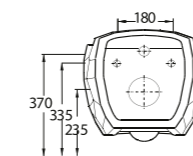

Asma Klozet
Gömme Rezervuar
uyumludur.
Wall-mounted WC
compatible with
concealed cistern.

56303 Sura