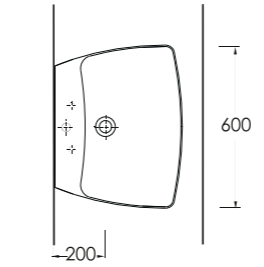

Aquasave Klozetler
6 Litre yerine
4 Litre su ile etkin
temizlik sağlar.
Aquasave
significantly
reduces the water
used in flushing
from 6 to 4 liters.

69611

Batarya Delikli Lavabo
Banyo Mobilyası uyumludur.
Bowl Washbasin with tap hole
compatible with bathroom
furnitures.