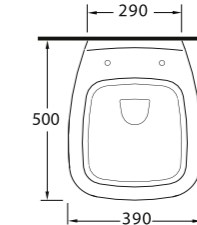

86303

Asma Klozet
Gömme Rezervuar uyumludur.
Wall-mounted WC Compatible
with concealed cistern.