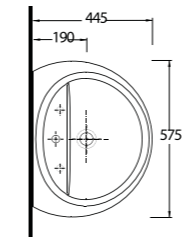

Aquasave Klozetler
6 Litre yerine
4 Litre su ile
etkin temizlik sağlar.
Aquasave significantly
reduces the water
used in flushing
from 6 to 4 liters.

53561

Lavabo
16302 Yarım Ayak ve
12114 Tam Ayak
uyumludur.
Washbasin
Compatible with 16302
half pedestal and 12114
full pedestal.