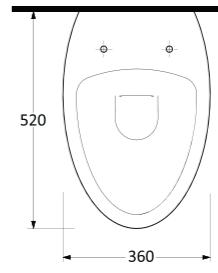

64303

Asma Klozet
Gömme Rezervuar uyumludur.
Wall-mounted WC Compatible
with concealed cistern.