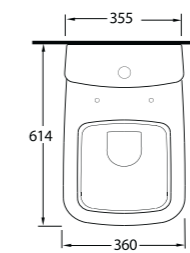

76000

Duvara Tam Dayalı Klozet Set
72224 Rezervuar uyumludur.
Back to wall WC Set compatible
with 72224 cistem.