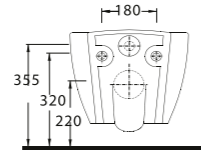

86303 Alvona

Asma Klozet
Gömme Rezervuar
uyumludur.
Wall-mounted WC
compatible with
concealed cistern.

aQuasave