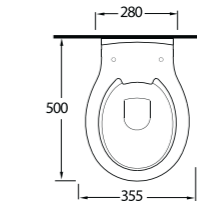

53303 Alia

Kanalsız Asma Klozet
Gömme Rezervuar
uyumludur.
Rimless Wall-mounted WC
compatible with
concealed cistern.

aQuasave
EGERIMLESS