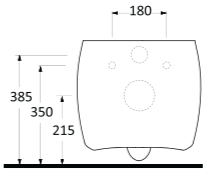

74303

**Asma Klozet
Gömme Rezervuar
uyumludur.**
Wall-mounted WC
compatible with
concealed cistern.