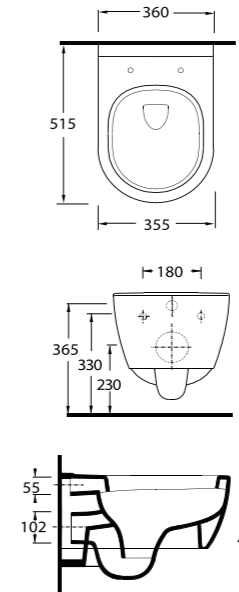

82313

Compact Asma Klozet
Gömme Rezervuar uyumludur.
Wall-mounted WC compatible
with concealed cistern.

aQuasave