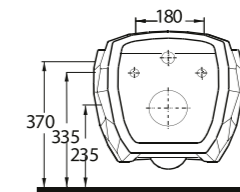

87303

Asma Klozet
Gömme Rezervuar uyumludur.
Wall-mounted WC compatible
with concealed cistern.