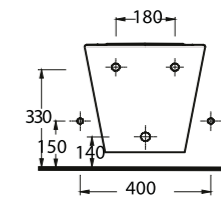

85205

Asma Bide
Wall-mounted bidet