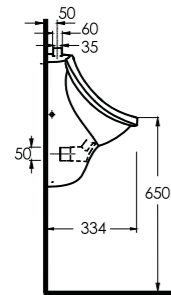

Üstten Su Girişli Pisuar
Top Water Inlet Urinal

3710800 Olympos