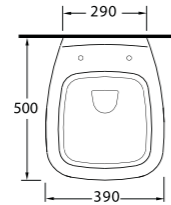

86303 Alvona

Asma Klozet
Gömme Rezervuar
uyumludur.
Wall-mounted WC
compatible with
concealed cistern.

aQuasave