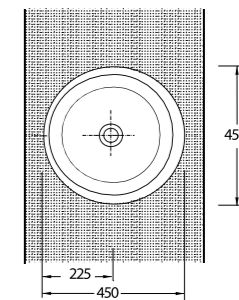

Lavabo
Banyo Mobilyası
uyumludur.
Washbasin
compatible with
bathroom furnitures.