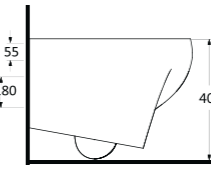

74303

**Asma Klozet
Gömme Rezervuar
uyumludur.**
Wall-mounted WC
compatible with
concealed cistern.