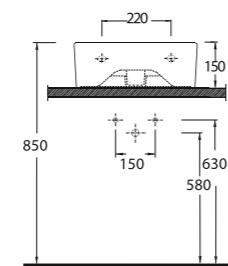

Lavabo
Banyo Mobilyası
uyumludur.
Washbasin
compatible with
bathroom furnitures.

35431 Lagina