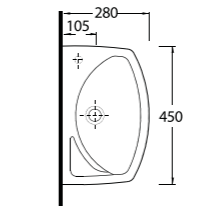

Köşeli Lavabo
Cornered Washbasin

91351 Lissa