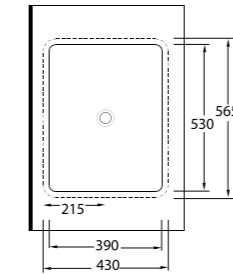

91531 Pınara

Oval
Tezgah Altı Lavabo
53,5 x 44,5 cm
Oval
Undercounter
Washbasin

91461 Pınara

Oval
Tezgah Altı Lavabo
46,5 x 37 cm
Oval
Undercounter
Washbasin

91561 Pınara

Dikdörtgen
Tezgah Altı Lavabo
56,5 x 43 cm
Rectangular
Undercounter
Washbasin