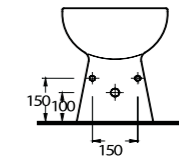

10105

Yerden Bide
Floor-mounted Bidet