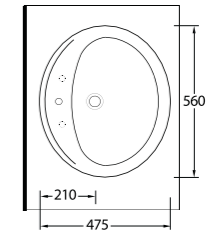

Oval
Tezgah Üstü Lavabo
56 x 47,5 cm
Oval
Countertop
Washbasin