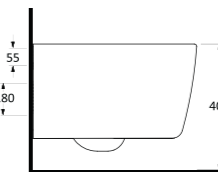

64303

Asma Klozet
Gömme Rezervuar uyumludur.
Wall-mounted WC Compatible
with concealed cistern.