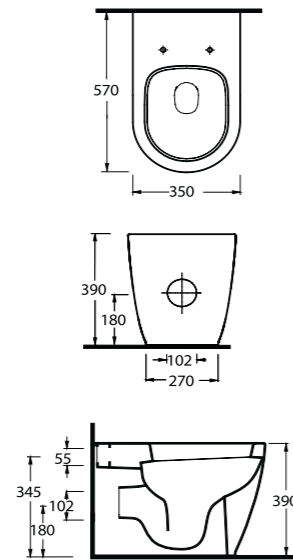

82213

Duvara Tam Dayalı Klozet
Gömme Rezervuar uyumludur.
Stand alone back to wall WC
compatible with concealed cistern.

aQuasave