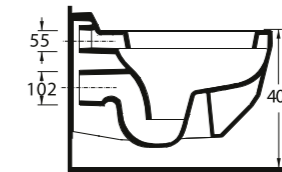

87303

Asma Klozet
Gömme Rezervuar uyumludur.
Wall-mounted WC compatible
with concealed cistern.