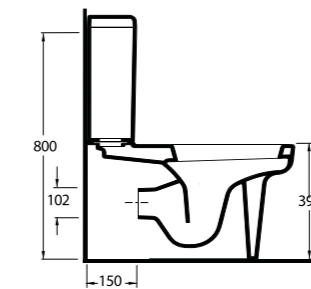

76000

Duvara Tam Dayalı Klozet Set
72224 Rezervuar uyumludur.
Back to wall WC Set compatible
with 72224 cistem.