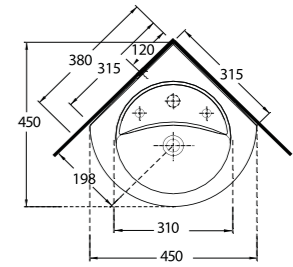

Köşeli Lavabo
Cornered Washbasin