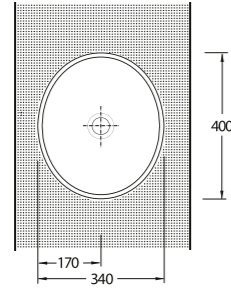

Lavabo
Banyo Mobilyası
uyumludur.
Washbasin
compatible with
bathroom furnitures.

35391 Lagina