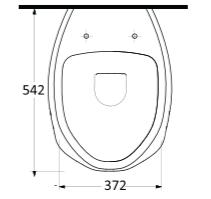

74303

**Asma Klozet
Gömme Rezervuar
uyumludur.**
Wall-mounted WC
compatible with
concealed cistern.