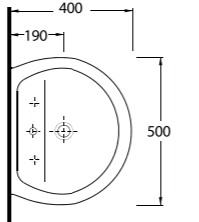

Oval Lavabo
20202 Yarım Ayak
uyumludur.
Oval Washbasin
compatible with
20202 half pedestal.

20451 Lissa